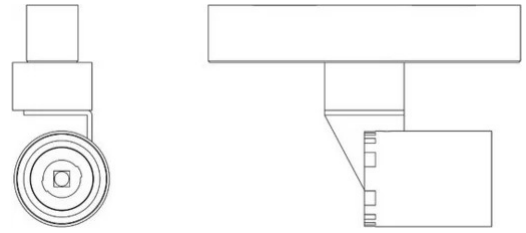

Grillo For Electrified Track

Emiliana Martinelli

colors

Typology Spotlight
Utilisation Indoor

48V 8 W 840 lm

direct light

Grillo with adapter to be fixed to electrified track - 48V

Family Grillo for electrified track
 Typology Spotlight
 Utilisation Indoor

Dimensions

Lunghezza 4 cm
 Diameter 3 cm
 Weight 0.4 Kg

Materials

Structure aluminium

Voltage	48V	Watt	8 W
Power unit	Excluded	Lumen	840 lm
Mounting Power Supply	External	CRI	>80
Power supply	Electronic power supply	CCT	3000 K
Non dimmable		Energy class	